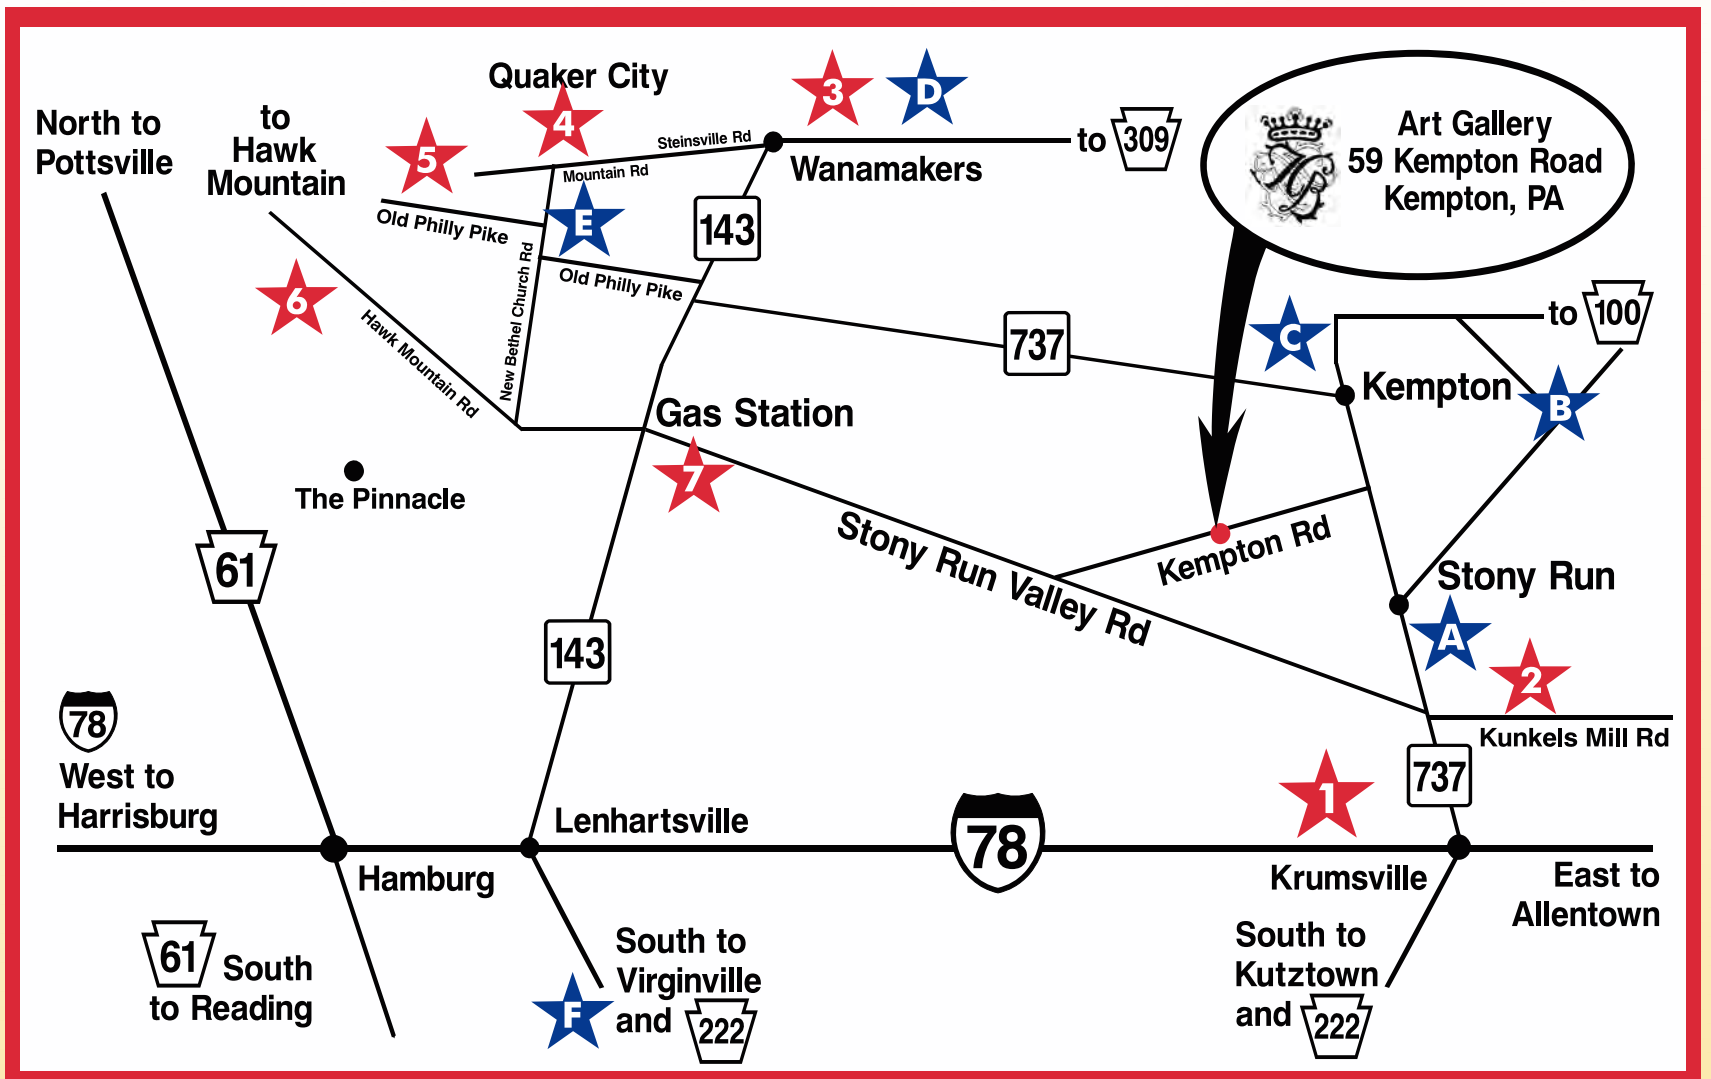

SELF DRIVE SITE MAP

(not to scale)

jonathanbond.com
bondart@ptd.net
610.756.4490

- | | |
|---|--|
| ★ 1 660 Old Route 22, Lenhartsville, PA 19534 | ★ 5 1344 Old Philly Pike, Kempton, PA 19529 |
| ★ 2 9947 Kunkel's Mill Rd, Kempton, PA 19529 | ★ 6 1049 Hawk Mountain Rd, Kempton, PA 19529 |
| ★ 3 8888 King's Highway, Kempton, PA 19529 | ★ 7 871 Stony Run Valley Rd, Kempton, PA 19529 |
| ★ 4 22 Quaker City Rd, PA 19529 | ★ 8 COMING SOON |

Jon Bond originals, murals and artwork are on display at these locations:
Check with each venue for hours of operation and availability

- | | |
|--|--|
| ★ A Stony Run Inn
2409 Rt 737, Stony Run, PA 19529 | ★ D Wanamakers General Store
8888 King's Highway, Kempton, PA 19529 |
| ★ B Jerusalem Red Church
15 Red Church Rd, Kempton, PA 19529 | ★ E New Bethel Church
135 New Bethel Church Rd, Kempton, PA 19529 |
| ★ C Albright's Mill
9927 Kistler Valley Rd, Kempton, PA 19529 | ★ F Virginville Hotel
458 Main St, Virginville, PA 19564 |