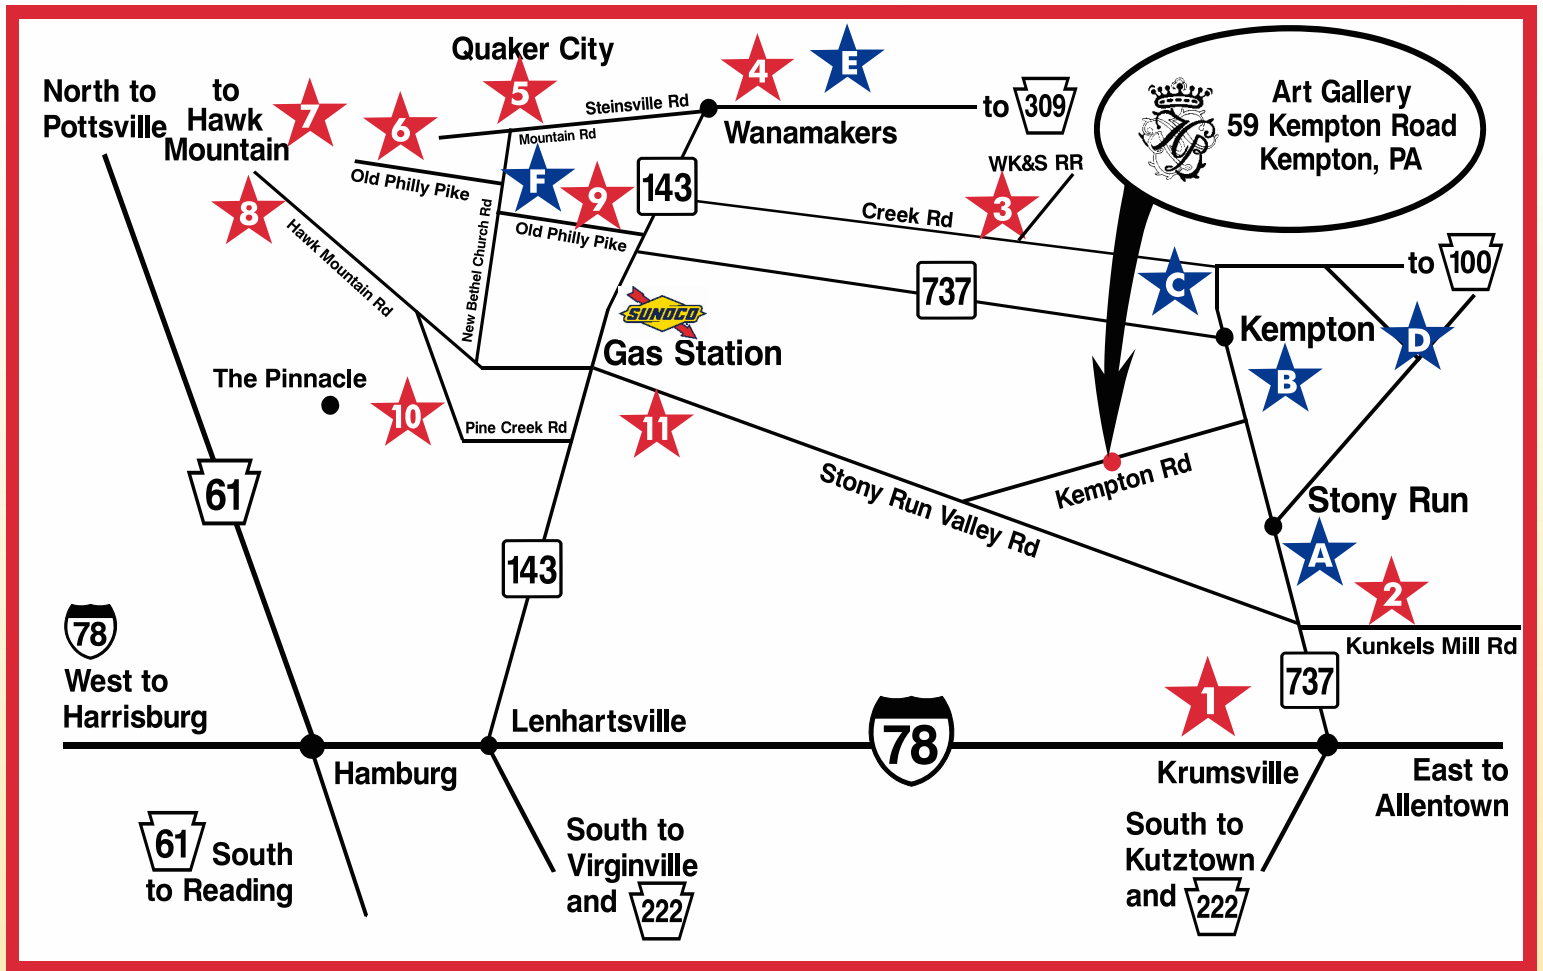

SELF DRIVE SITE MAP

(not to scale)

jonathanbond.com
bondart@ptd.net
610.756.4490

- | | |
|---|---|
| 1 660 Old Route 22, Lenhartsville, PA 19534 | 6 1200 Old Philly Pike, Kempton, PA 19529 |
| 2 9947 Kunkel's Mill Rd, Kempton, PA 19529 | 7 1344 Old Philly Pike, Kempton, PA 19529 |
| 3 Near 42 Community Center Dr, Kempton, PA 19529 | 8 1049 Hawk Mountain Rd, Kempton, PA 19529 |
| 4 8888 King's Highway, Kempton, PA 19529 | 9 Near 900 Old Philly Pike, Kempton, PA 19529 |
| 5 22 Quaker City Rd, PA 19529 | 10 Near 152 Pine Creek Rd, Kempton, PA 19529 |
| | 11 Near 871 Stony Run Valley Rd, Kempton, PA 19529 |

Jon Bond originals, murals and artwork are on display at these locations:
Check with each venue for hours of operation and availability

- | | |
|---|---|
| A Stony Run Inn
2409 Rt 737, Stony Run, PA 19529 | D Jerusalem Red Church
15 Red Church Rd, Kempton, PA 19529 |
| B Kempton Hotel
9910 Kistler Valley Rd, Kempton, PA 19529 | E Wanamakers General Store
8888 King's Highway, Kempton, PA 19529 |
| C Albright's Mill
9927 Kistler Valley Rd, Kempton, PA 19529 | F New Bethel Church
135 New Bethel Church Rd, Kempton, PA 19529 |