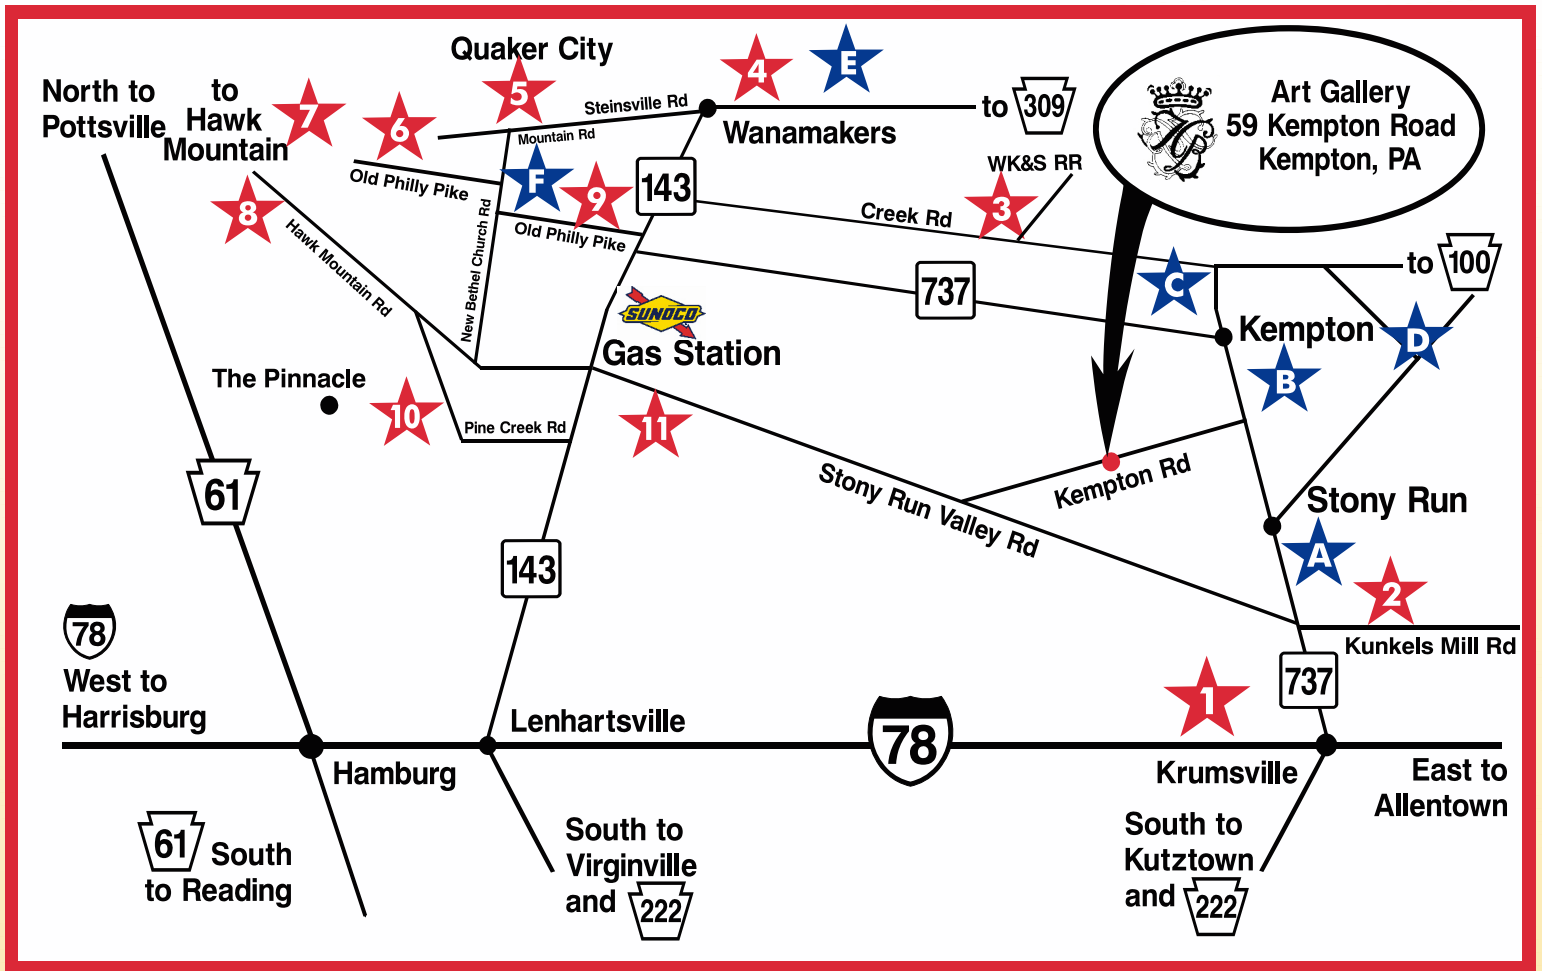

# SELF DRIVE SITE MAP

(not to scale)

jonathanbond.com  
bondart@ptd.net  
610.756.4490

- |   |   |
|---|---|
| <b>1</b> 660 Old Route 22, Lenhartsville, PA 19534      | <b>6</b> 1200 Old Philly Pike, Kempton, PA 19529          |
| <b>2</b> 9947 Kunkel's Mill Rd, Kempton, PA 19529       | <b>7</b> 1344 Old Philly Pike, Kempton, PA 19529          |
| <b>3</b> Near 42 Community Center Dr, Kempton, PA 19529 | <b>8</b> 1049 Hawk Mountain Rd, Kempton, PA 19529         |
| <b>4</b> 8888 King's Highway, Kempton, PA 19529         | <b>9</b> Near 900 Old Philly Pike, Kempton, PA 19529      |
| <b>5</b> 22 Quaker City Rd, PA 19529                    | <b>10</b> Near 152 Pine Creek Rd, Kempton, PA 19529       |
|   | <b>11</b> Near 871 Stony Run Valley Rd, Kempton, PA 19529 |

**Jon Bond originals, murals and artwork are on display at these locations:**  
Check with each venue for hours of operation and availability

- |   |   |
|---|---|
| <b>A</b> Stony Run Inn<br>2409 Rt 737, Stony Run, PA 19529            | <b>D</b> Jerusalem Red Church<br>15 Red Church Rd, Kempton, PA 19529        |
| <b>B</b> Kempton Hotel<br>9910 Kistler Valley Rd, Kempton, PA 19529   | <b>E</b> Wanamakers General Store<br>8888 King's Highway, Kempton, PA 19529 |
| <b>C</b> Albright's Mill<br>9927 Kistler Valley Rd, Kempton, PA 19529 | <b>F</b> New Bethel Church<br>135 New Bethel Church Rd, Kempton, PA 19529   |